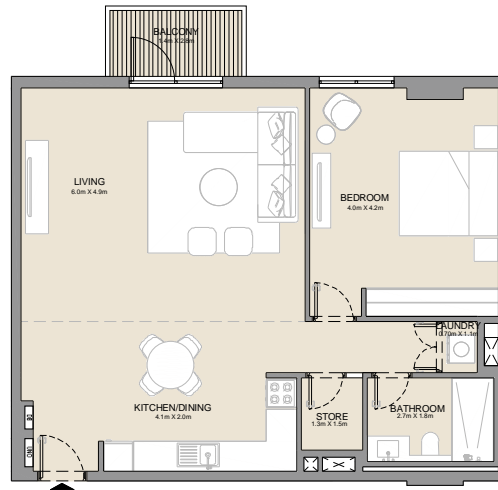

PORT DE LA MER
La Côte

1 BEDROOM APARTMENT TYPE 1A
BUILDING 2 - LEVEL 1

UNIT NO.			SUITE AREA		BALCONY AREA		TOTAL AREA	
			SQM	SQFT	SQM	SQFT	SQM	SQFT
108	109	110	68.83	741	13.23	142	82.06	883
111			68.83	741	12.21	131	81.04	872

PORT DE LA MER
La Côte

1 BEDROOM APARTMENT TYPE 2
BUILDING 2 - LEVEL 1, 2, 3, 4 & 5

UNIT NO.			SUITE AREA		BALCONY AREA		TOTAL AREA	
			SQM	SQFT	SQM	SQFT	SQM	SQFT
102	202	302	79.52	856	8.44	91	87.96	947
402	502							

PORT DE LA MER
La Côte

1 BEDROOM APARTMENT TYPE 3A
BUILDING 2 - LEVEL 1

UNIT NO.	SUITE AREA		BALCONY AREA		TOTAL AREA	
	SQM	SQFT	SQM	SQFT	SQM	SQFT
119	69.16	744	12.13	131	81.29	875

PORT DE LA MER
La Côte

1 BEDROOM APARTMENT TYPE 3
BUILDING 2 - LEVEL 2, 3 & 4

UNIT NO.			SUITE AREA		BALCONY AREA		TOTAL AREA	
			SQM	SQFT	SQM	SQFT	SQM	SQFT
220	320	419	69.16	744	4.57	49	73.73	794

PORT DE LA MER
La Côte

1 BEDROOM APARTMENT TYPE 4
BUILDING 2 - LEVEL 2 & 3