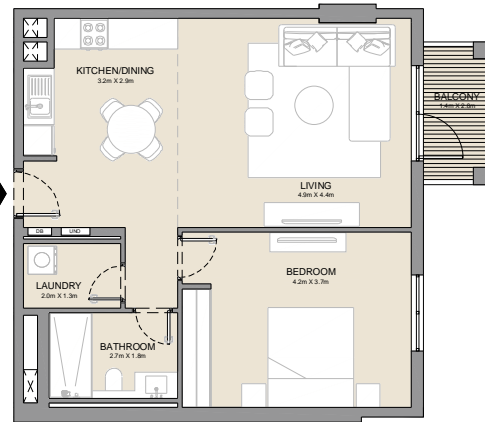

PORT DE LA MER
La Côte

1 BEDROOM APARTMENT TYPE 2
BUILDING 2 - LEVEL 1, 2, 3, 4 & 5

UNIT NO.			SUITE AREA		BALCONY AREA		TOTAL AREA	
			SQM	SQFT	SQM	SQFT	SQM	SQFT
102	202	302	79.52	856	8.44	91	87.96	947
402	502							

PORT DE LA MER
La Côte

1 BEDROOM APARTMENT TYPE 3A
BUILDING 2 - LEVEL 1

UNIT NO.	SUITE AREA		BALCONY AREA		TOTAL AREA	
	SQM	SQFT	SQM	SQFT	SQM	SQFT
119	69.16	744	12.13	131	81.29	875

PORT DE LA MER
La Côte

1 BEDROOM APARTMENT TYPE 3
BUILDING 2 - LEVEL 2, 3 & 4

UNIT NO.			SUITE AREA		BALCONY AREA		TOTAL AREA	
			SQM	SQFT	SQM	SQFT	SQM	SQFT
220	320	419	69.16	744	4.57	49	73.73	794

PORT DE LA MER
La Côte

1 BEDROOM APARTMENT TYPE 4
BUILDING 2 - LEVEL 2 & 3