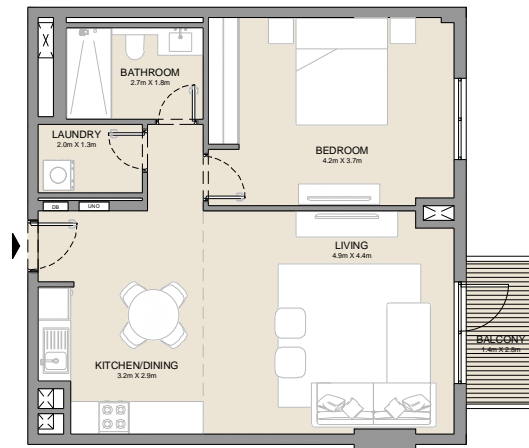

UNIT NO.			SUITE AREA		BALCONY AREA		TOTAL AREA	
			SQM	SQFT	SQM	SQFT	SQM	SQFT
206	306	86.24	928	4.57	49	90.81	977	

PORT DE LA MER
La Côte

1 BEDROOM

APARTMENT TYPE 5

BUILDING 2

LEVEL 4

UNIT NO.	SUITE AREA		BALCONY AREA		TOTAL AREA	
	SQM	SQFT	SQM	SQFT	SQM	SQFT
418	68.47	737	4.57	49	73.04	786